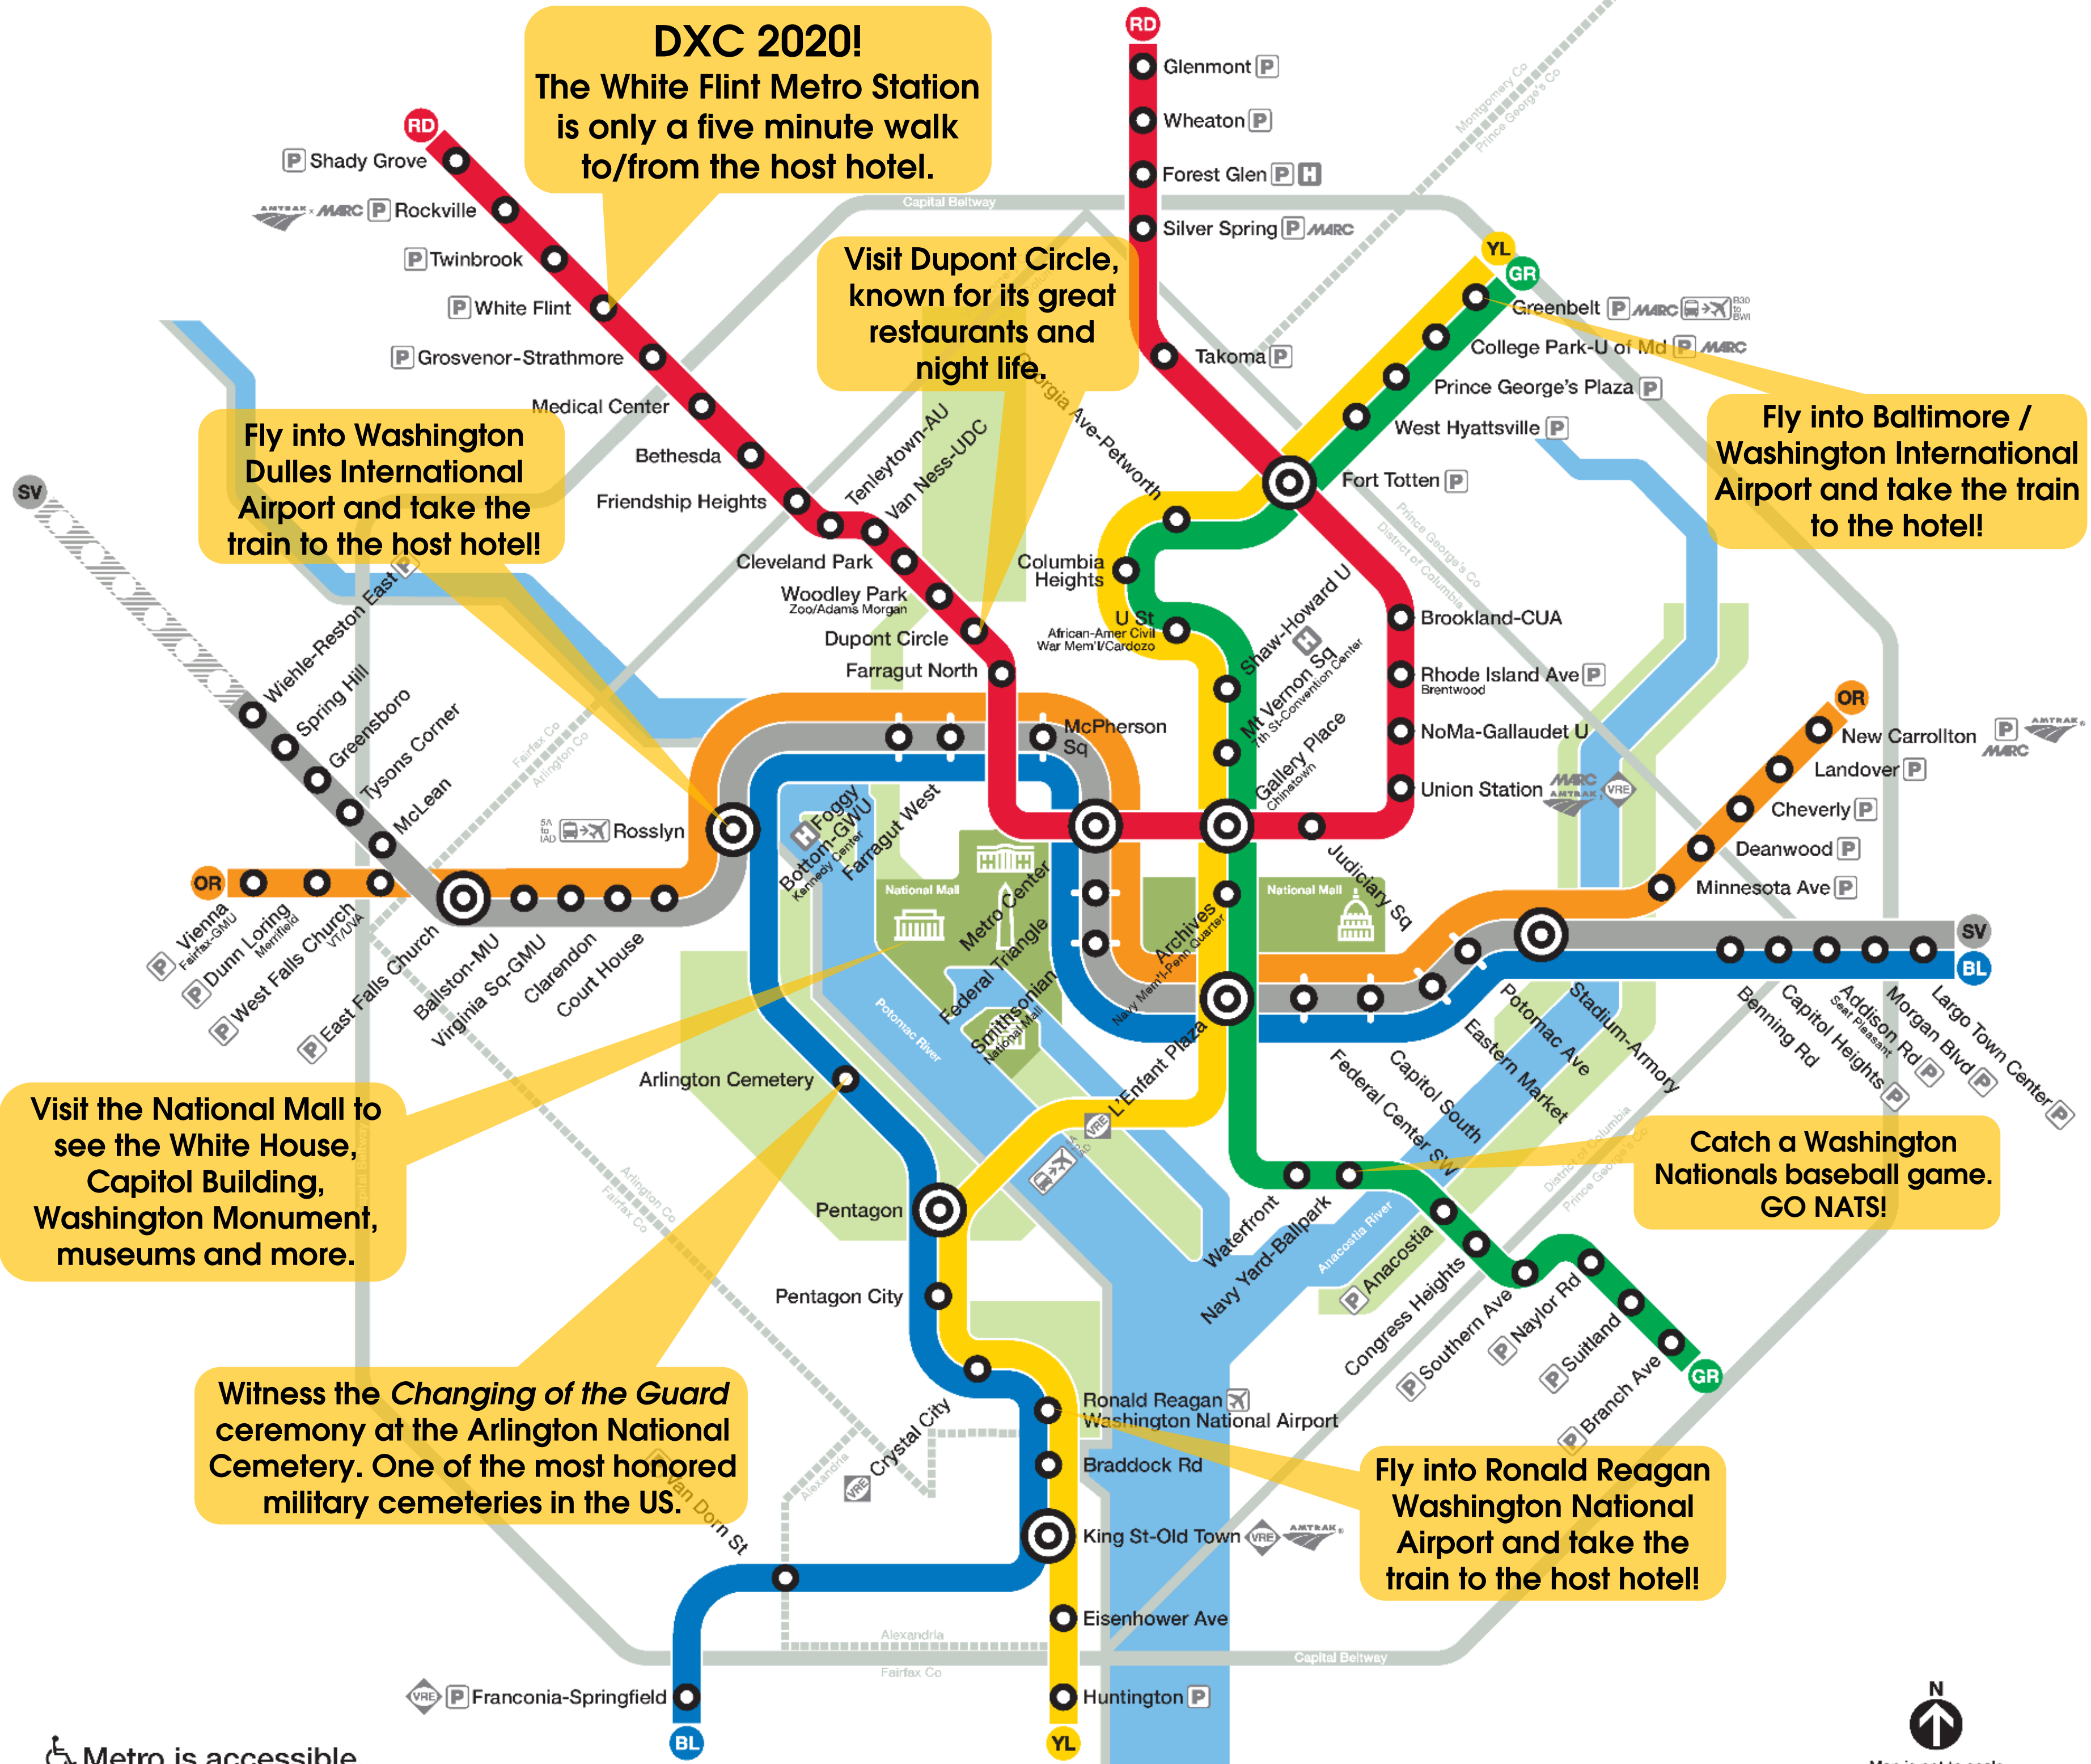

Washington DC Metro Map

wmata.com
 Information: 202-637-7000 | TTY: 202-962-2033
 Metro Transit Police: 202-962-2121 | Text: MYMTPD (696873)

Legend

- RD** Red Line • Glenmont / Shady Grove
- OR** Orange Line • New Carrollton / Vienna
- BL** Blue Line • Franconia-Springfield / Largo Town Center
- GR** Green Line • Branch Ave / Greenbelt
- YL** Yellow Line • Huntington / Greenbelt
- SV** Silver Line • Wiehle-Reston East / Largo Town Center

Station Features

- Bus to Airport
- Parking
- Hospital
- Airport

Connecting Rail Systems

Metro is accessible.

WASHINGTON METRO SYSTEM MAP | 2019

N
 Map is not to scale